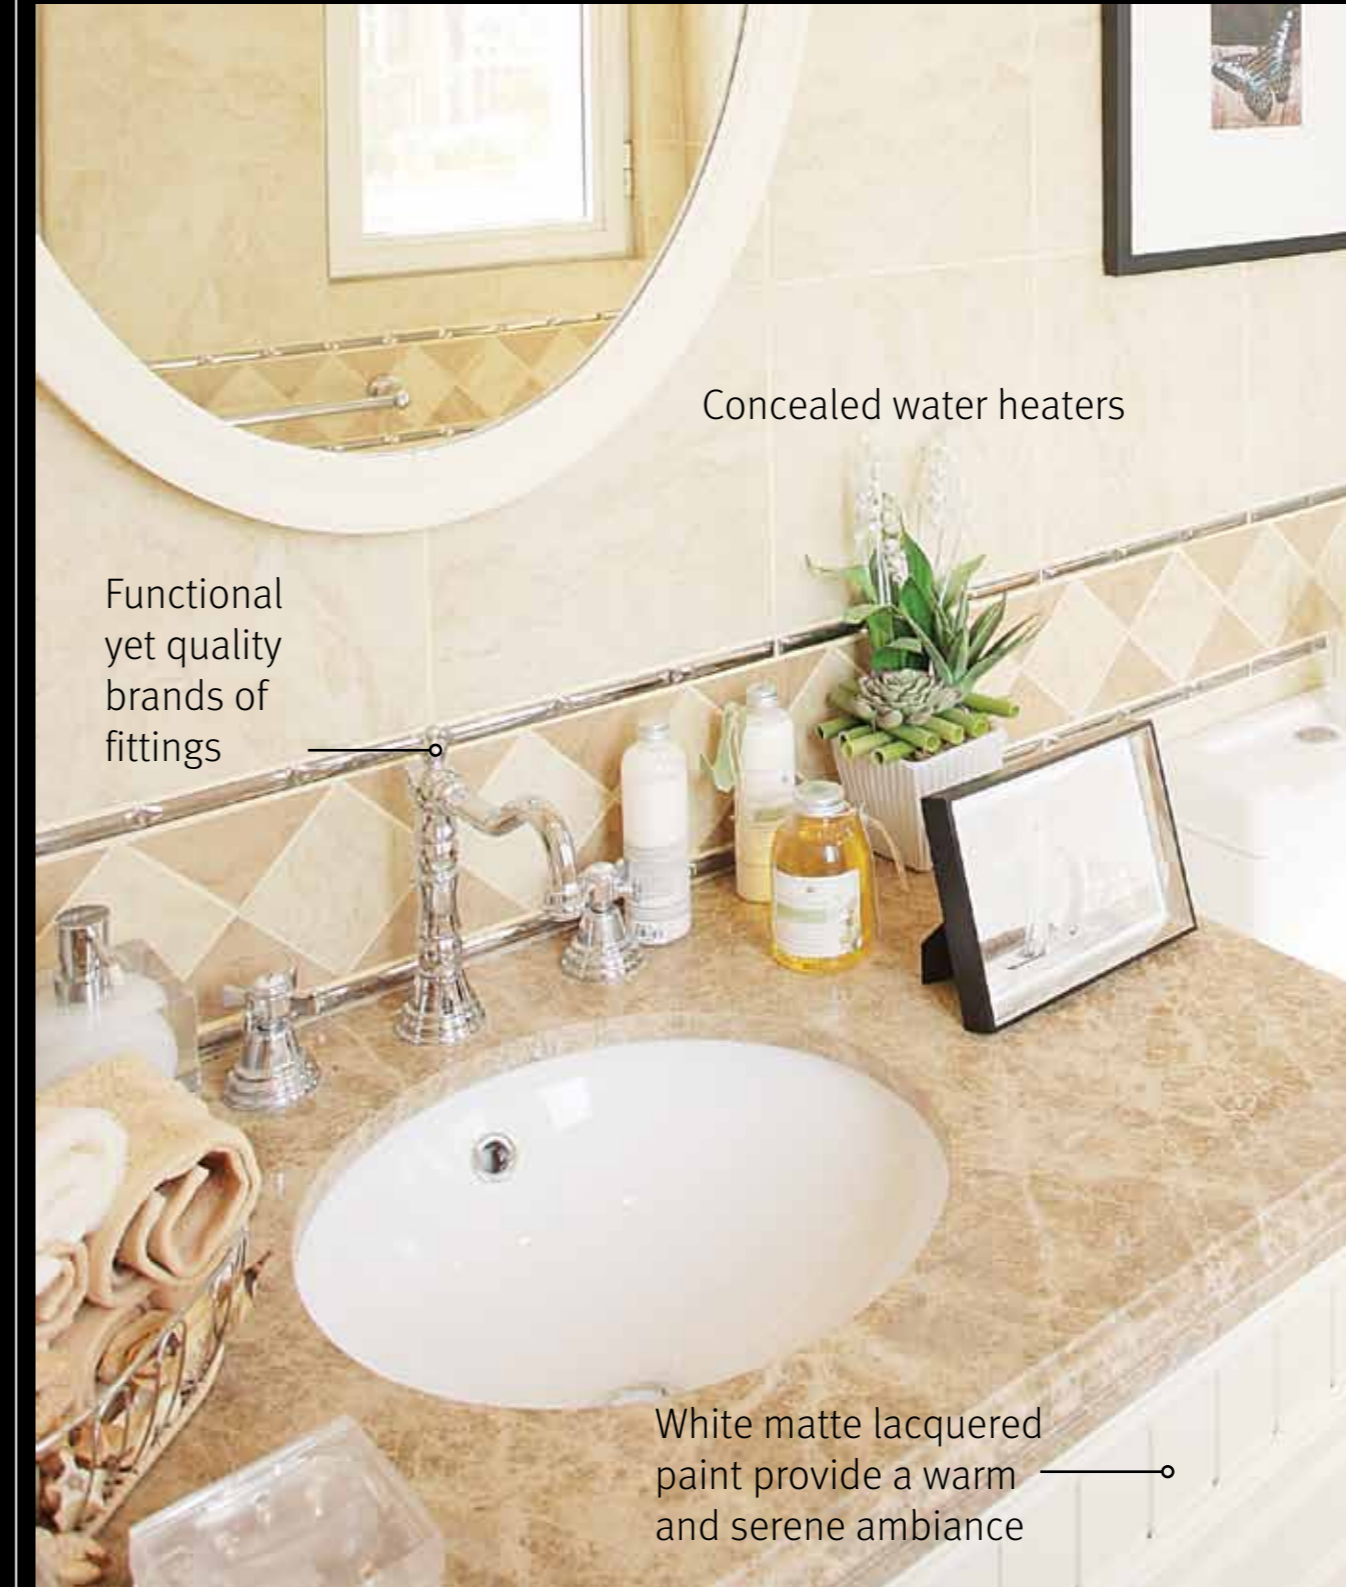

Concealed water heaters

Functional yet quality brands of fittings

White matte lacquered paint provide a warm and serene ambiance

UPTOWN CAIRO

THE NEW HEART OF CAIRO

Emaar Misr:
delivering
fully-finished
ready to move
into homes